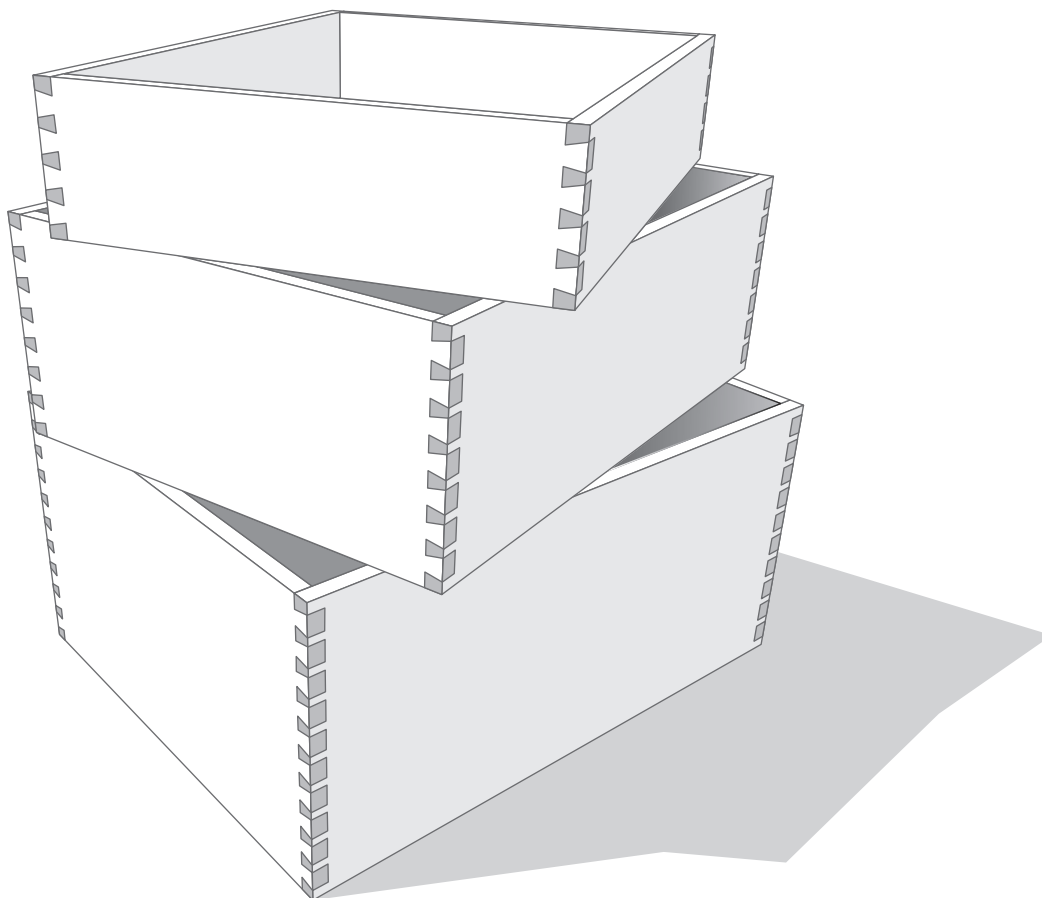

FLAT HIGH GLOSS WHITE

FLAT GREY BROWN

FLAT DOPPLET

FLAT CARPINO

BUTCHER BLOCK

RED OAK OFFERS A VARIETY OF DRAWERS AND ACCESSORIES TO MEET A MULTITUDE OF NEEDS FOR THE KITCHEN, THE OFFICE OR ANYWHERE ELSE AT HOME OR AT WORK. OUR DRAWERS ARE AVAILABLE IN CUSTOM SIZES, WOOD AND NON-WOOD MATERIALS AND WITH VARIOUS OPTIONS TO MEET YOUR REQUESTS AND THOSE OF YOUR CLIENTS. PLEASE CONTACT US TO ENQUIRE FURTHER.